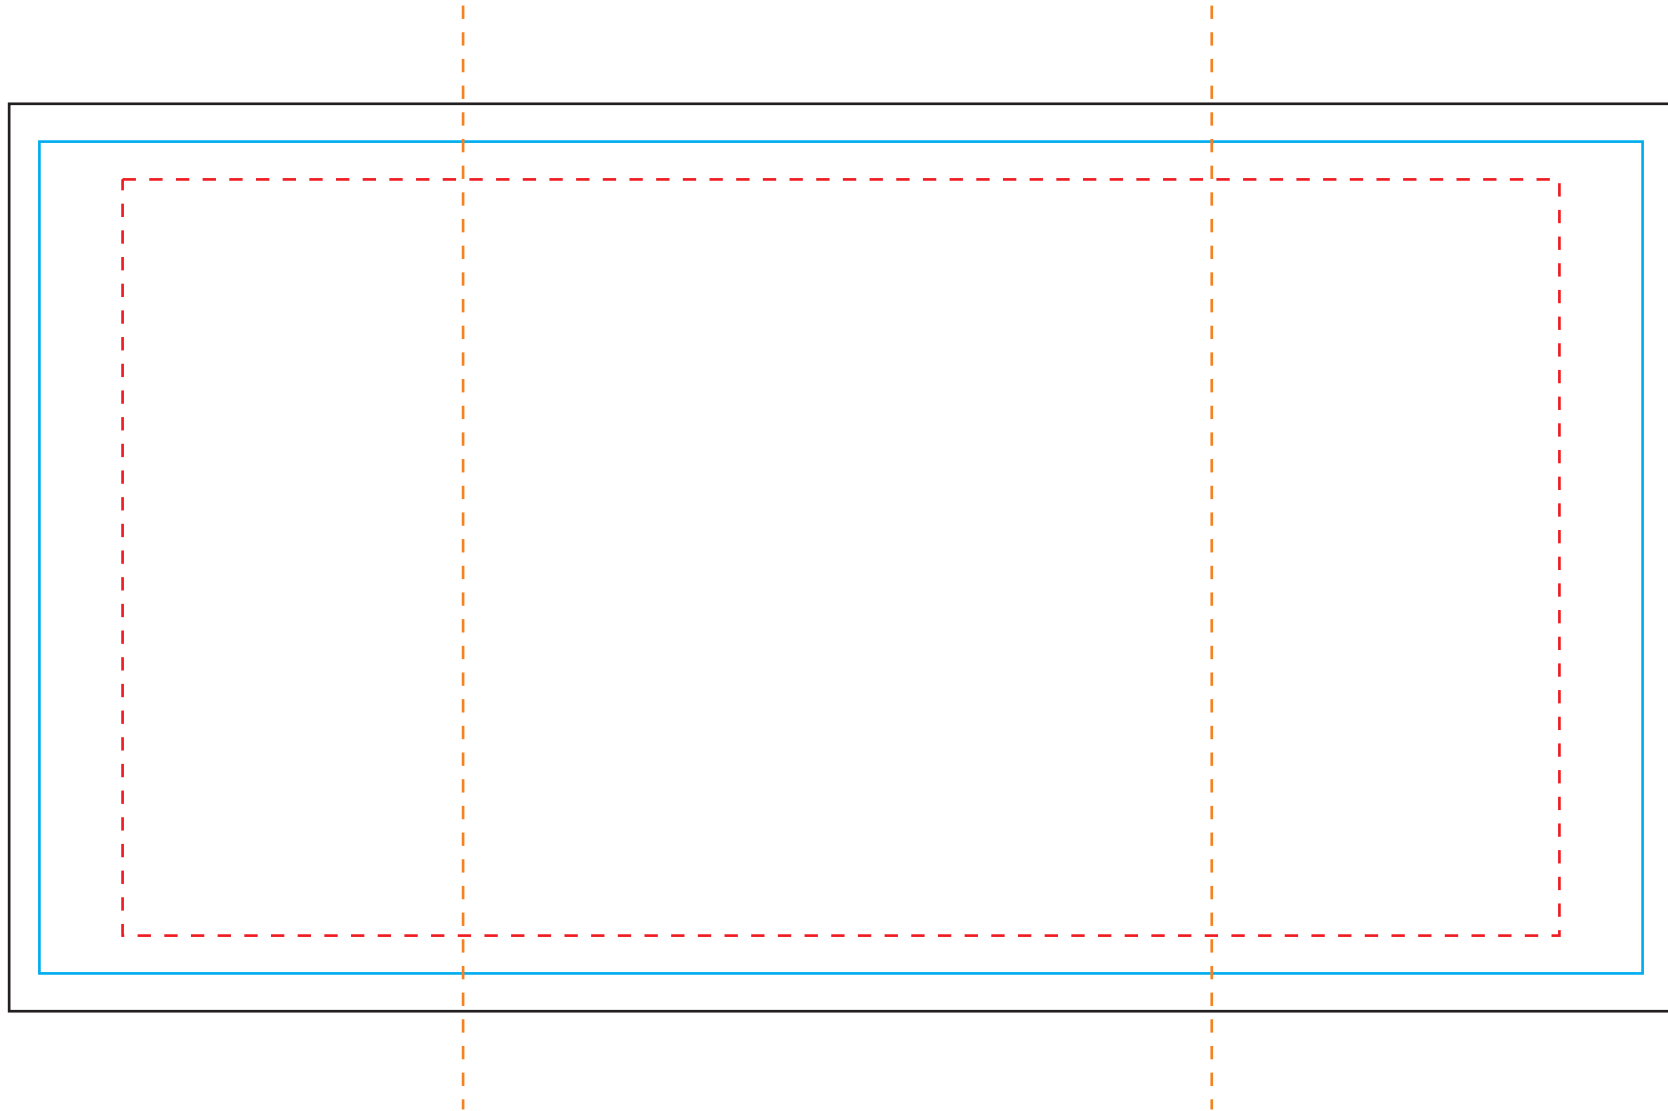

## N03 - FULL COLOUR SUBLIMATED STUBBY HOLDER

- - TRANSFER SIZE (220mm x 120mm)
- - STUBBY PANEL SIZE (212mm x 110mm)
- - - - - SIGNIFICANT ART MAX AREA (190mm x 100mm)
- - - - - APPROX. CENTRE OF EACH 'SIDE'